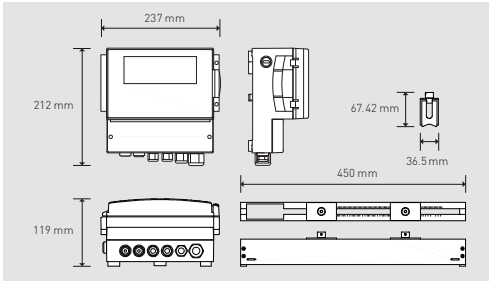

System data

Transit time ultrasonic flow meter: a non-invasive way of measuring.

U3000/U4000 Product Features

- Flow range: 0.1m/sec to 20m/sec bi-directional
- Display: 64 x 240 pixels graphic display
- Programming is password protected
- Power: 86V to 264V AC
  Optional 24V a.c./d.c. 1A max.
- Languages EN, DE, FR, RU, SWE, IT, SP, P, NO, DEN
- Accuracy: +/- 0.5% to +/- 3% dep. on pipe size for flow rate > 0.2m/s