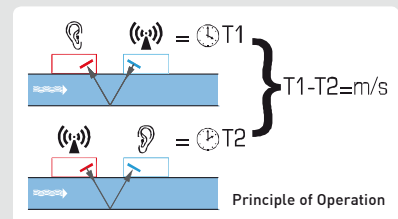

When ultrasound is transmitted between the transducers, the speed at which the sound travels through the liquid is accelerated slightly by the velocity of the liquid through the pipe. When ultrasound is transmitted in the opposite direction, the flow of the liquid causes the transmitted sound to decelerate. The subsequent time difference is directly proportional to the flow velocity in the pipe. Having measured the flow velocity and knowing the pipe cross-sectional area, the volumetric flow can be easily calculated.